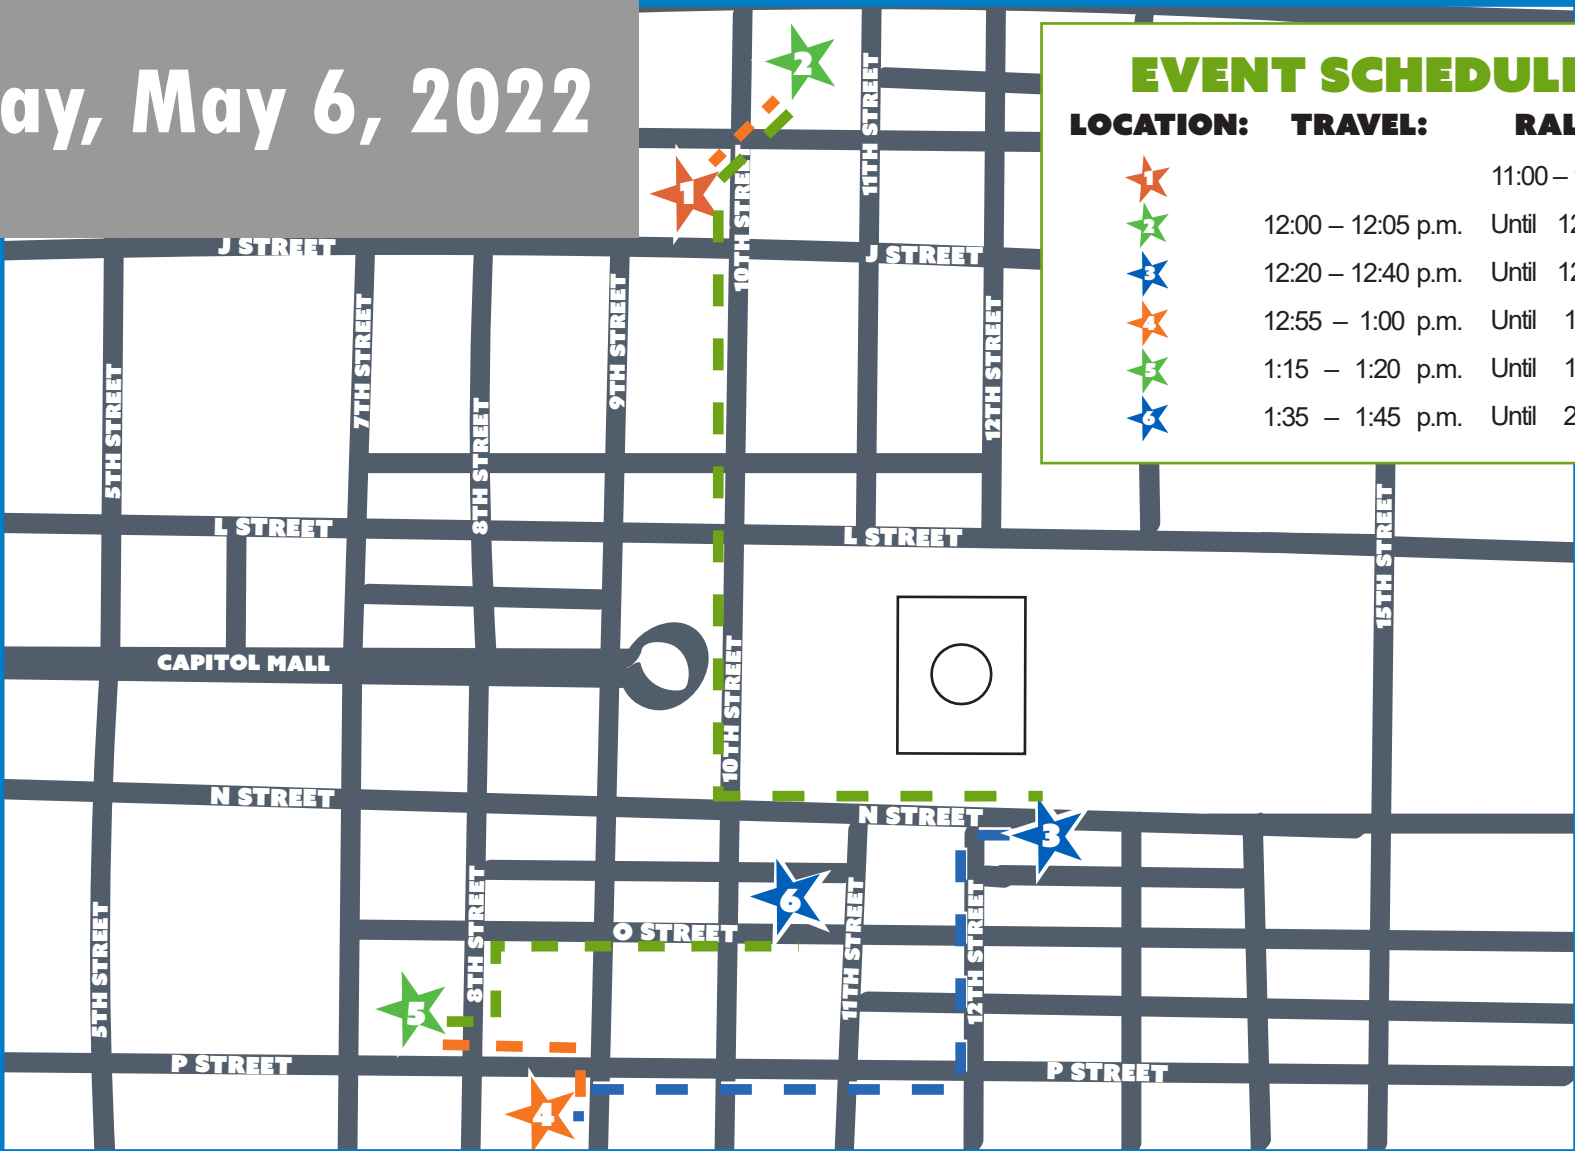

CALIFORNIA ASSOCIATION OF PROFESSIONAL SCIENTISTS

Petition Delivery Map

Friday, May 6, 2022

EVENT SCHEDULE		
LOCATION:	TRAVEL:	RALLY:
★ 1		11:00 – 12:00 a.m.
★ 2	12:00 – 12:05 p.m.	Until 12:20 p.m.
★ 3	12:20 – 12:40 p.m.	Until 12:55 p.m.
★ 4	12:55 – 1:00 p.m.	Until 1:15 p.m.
★ 5	1:15 – 1:20 p.m.	Until 1:35 p.m.
★ 6	1:35 – 1:45 p.m.	Until 2:00 p.m.

- ★ 1 **CESAR CHAVEZ PLAZA - MEETING PLACE**
- ★ 2 **CALEPA BUILDING**
- ★ 3 **CDFA BUILDING**
- ★ 4 **CHHS BUILDING**
- ★ 5 **CNRA BUILDING**
- ★ 6 **GOVERNOR'S OFFICES**